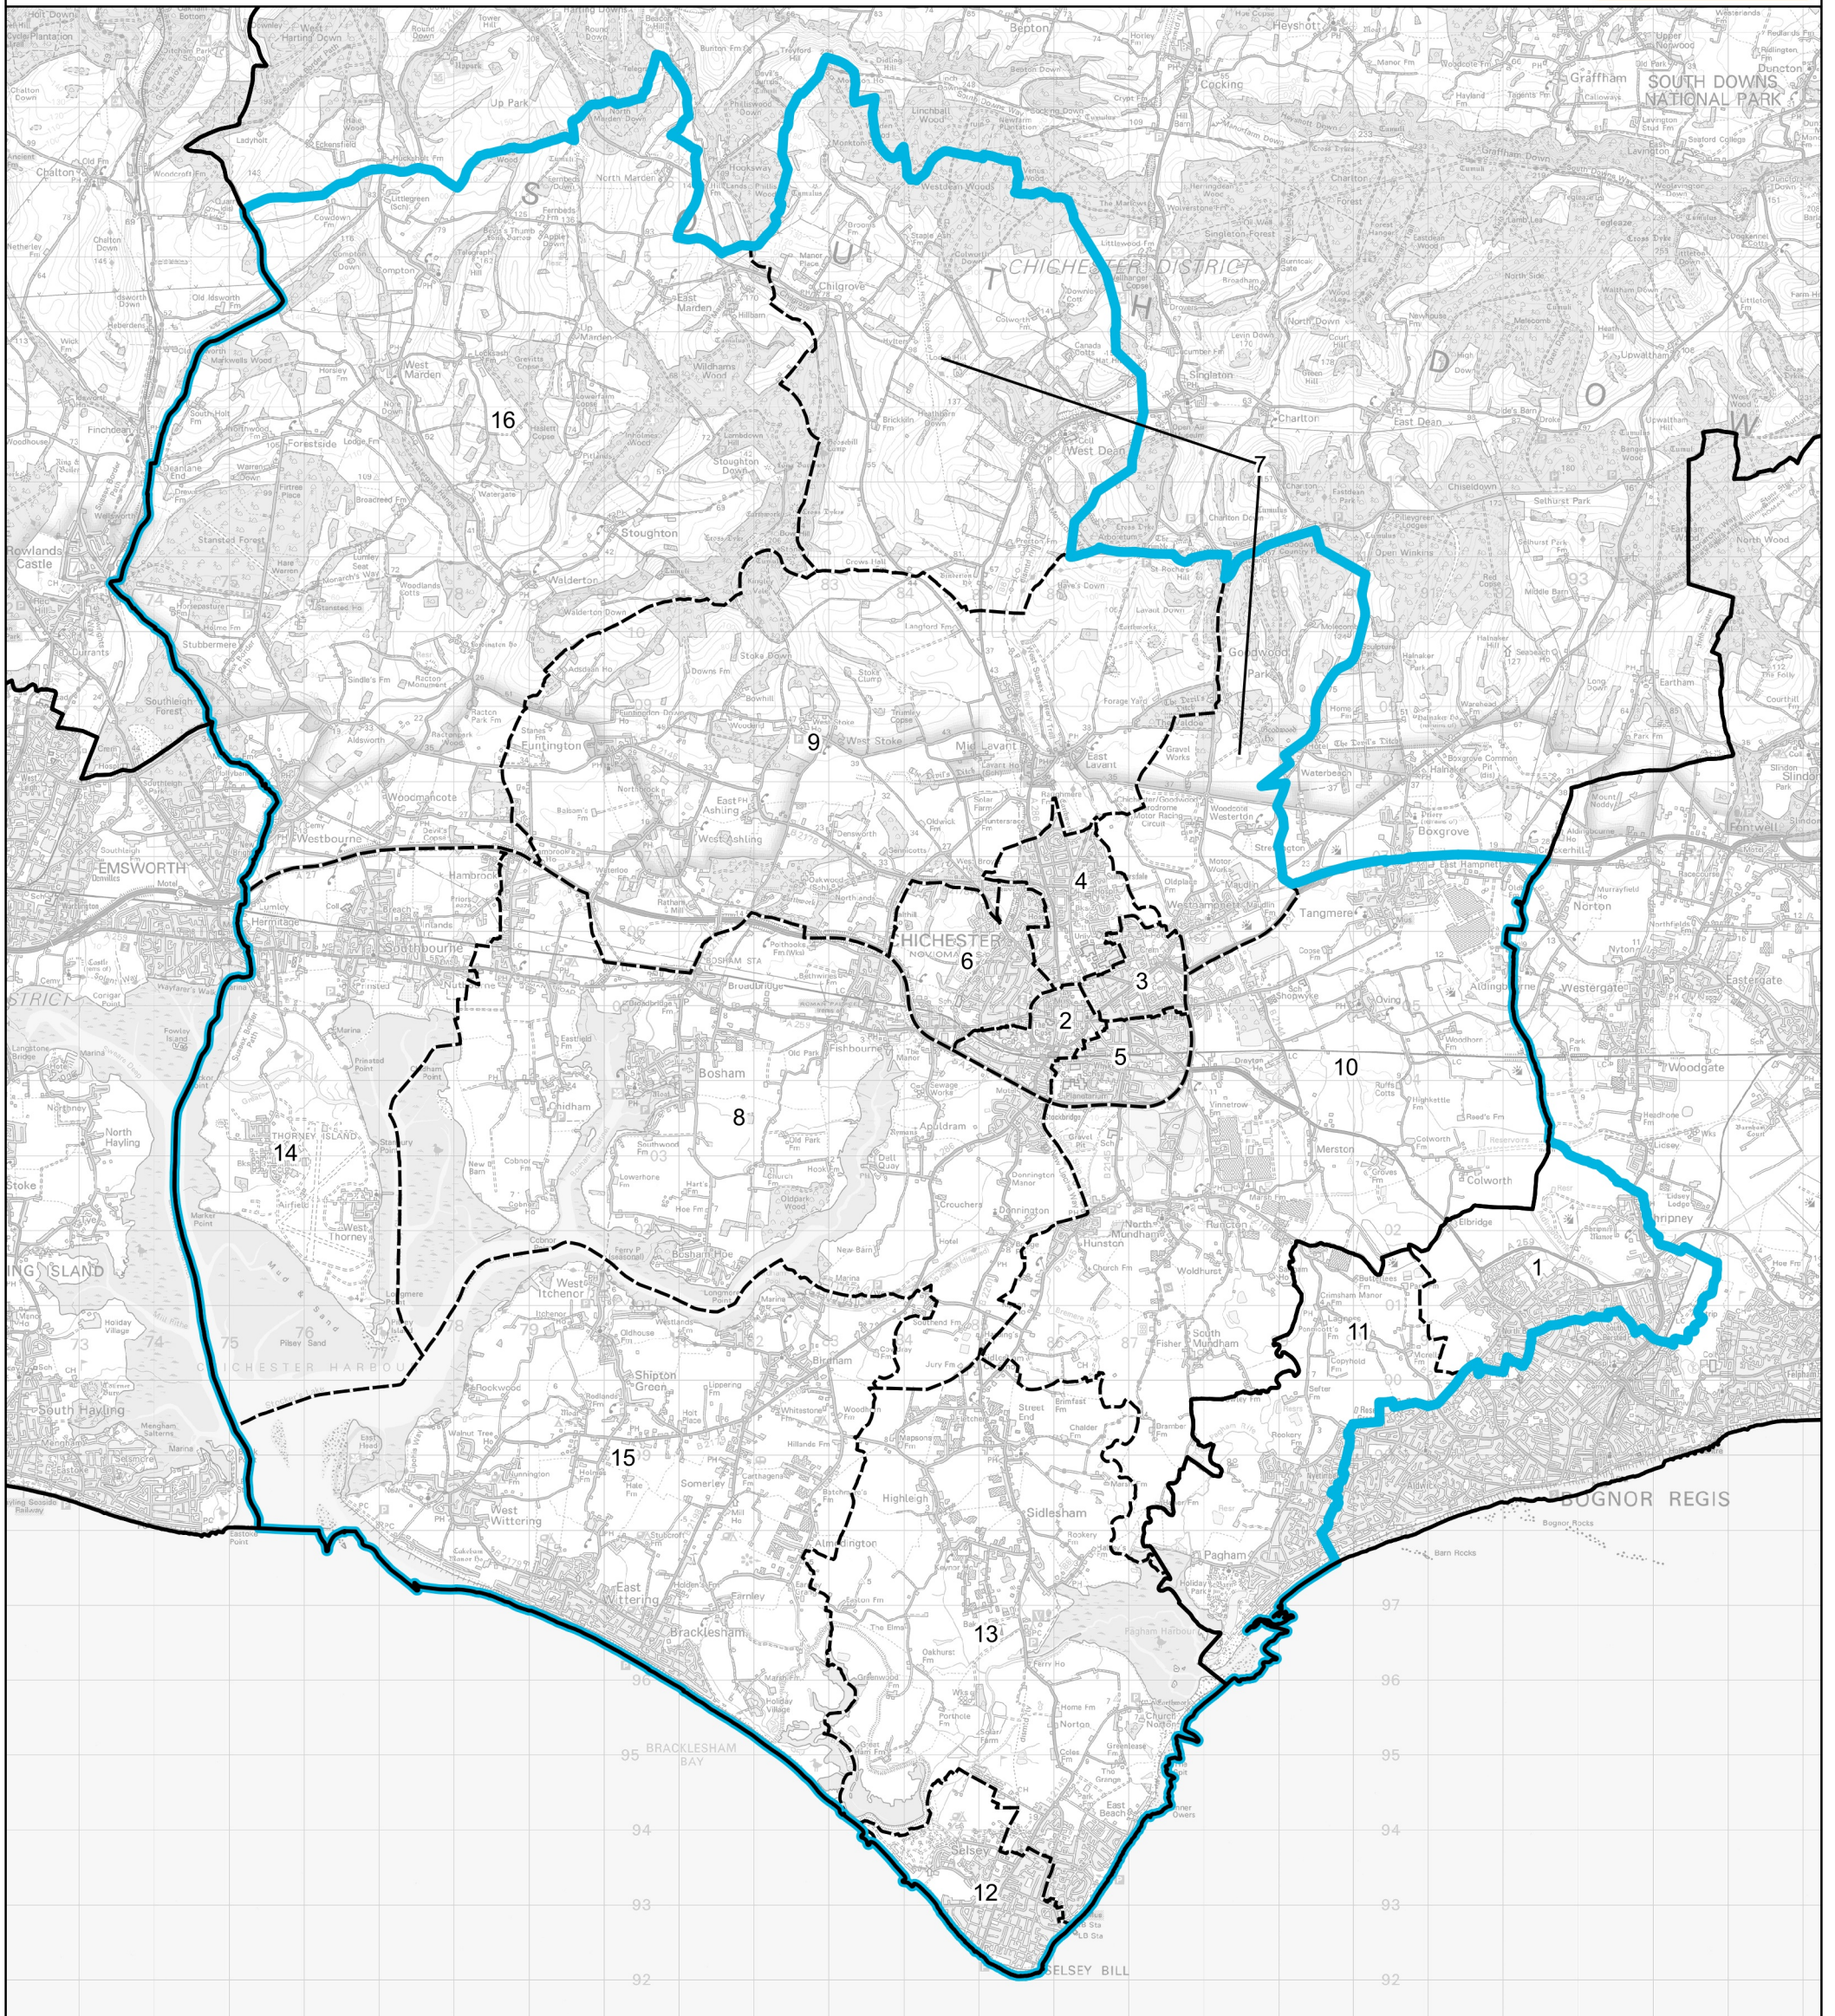

Boundary Commission for England - Revised Proposals for the South East Region

Chichester County Constituency - **Electorate 76,765**

Wards:

- | | | |
|----------------------|--------------------------------|-------------------|
| 1 Bersted | 8 Harbour Villages | 14 Southbourne |
| 2 Chichester Central | 9 Lavant | 15 The Witterings |
| 3 Chichester East | 10 North Mundham & Tangmere | 16 Westbourne |
| 4 Chichester North | | |
| 5 Chichester South | 11 Pagham | |
| 6 Chichester West | 12 Selsey South | |
| 7 Goodwood (Part) | 13 Sidlesham with Selsey North | |

- Constituency
- Local Authorities
- Wards

© Crown copyright and database rights 2022 OS 100018289. You are permitted to use this data solely to enable you to respond to, or interact with, the organisation that provided you with the data. You are not permitted to copy, sub-licence, distribute or sell any of this data to third parties in any form. Third party rights to enforce the terms of this licence shall be reserved to OS.

Chichester County Constituency